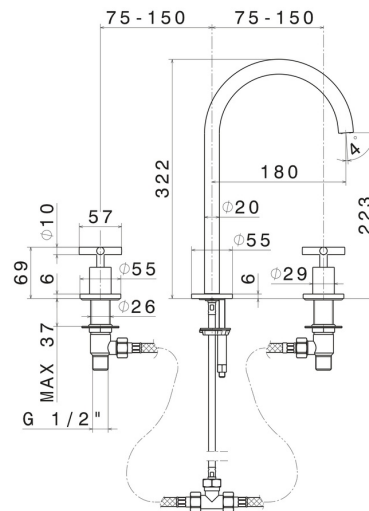

# BLINK

**70802.61.020**

3-hole basin group. 1/2" T piece - finish PVD Glossy Gold

Medium spout. Without pop-up waste set

PVD Glossy Gold

## FEATURES

- |                   |                          |
|-------------------|--------------------------|
| Material          | <b>Brass</b>             |
| Technology        | <b>Save Water</b>        |
| Installation      | <b>Freestanding</b>      |
| Hole type         | <b>3 holes</b>           |
| Waste / Drain set | <b>Without waste set</b> |
| Water mixing      | <b>Mechanical</b>        |

## TECHNICAL DRAWING

**BLINK**

**70802.61.020**

3-hole basin group. 1/2" T piece - finish PVD Glossy Gold

**AVAILABLE FINISHES**

---

**61.020**

PVD Glossy Gold