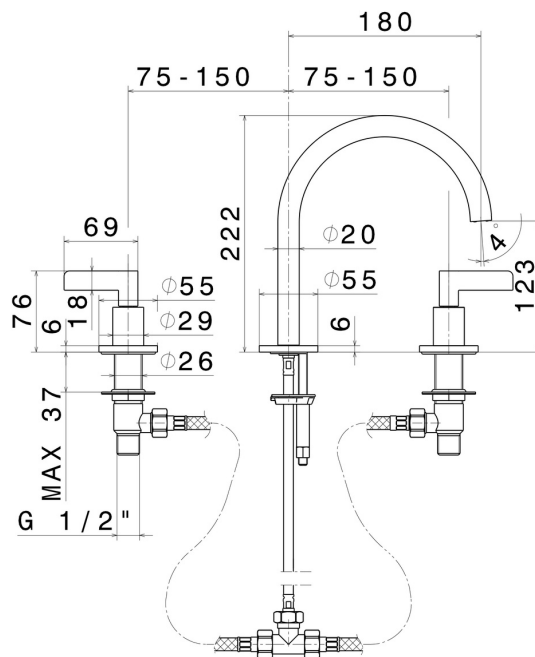

# BLINK CHIC

**71000.21.018**

3-hole basin group. 1/2" T piece - finish Chrome

Short spout. Without pop-up waste set.

## FEATURES

Material	<b>Brass</b>
Technology	<b>Save Water</b>
Installation	<b>Freestanding</b>
Hole type	<b>3 holes</b>
Waste / Drain set	<b>Without waste set</b>
Water mixing	<b>Mechanical</b>

## TECHNICAL DRAWING

**BLINK CHIC**

**71000.21.018**

3-hole basin group. 1/2" T piece - finish Chrome

**AVAILABLE FINISHES**

---

**21.018**

Chrome