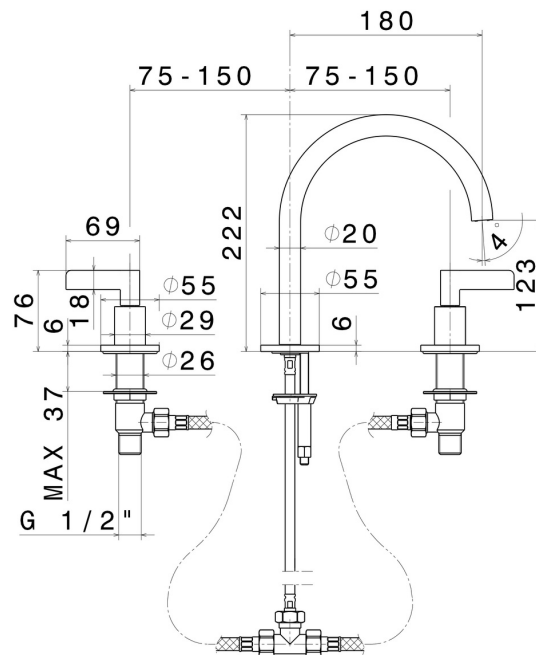

BLINK CHIC

71000.47.083

3-hole basin group. 1/2" T piece - finish Groove Bronze

Short spout. Without pop-up waste set.

Groove Bronze

FEATURES

Material	Brass
Technology	Save Water
Installation	Freestanding
Hole type	3 holes
Waste / Drain set	Without waste set
Water mixing	Mechanical

TECHNICAL DRAWING

BLINK CHIC

71000.47.083

3-hole basin group. 1/2" T piece - finish Groove Bronze

AVAILABLE FINISHES

47.083

Groove Bronze

01.093