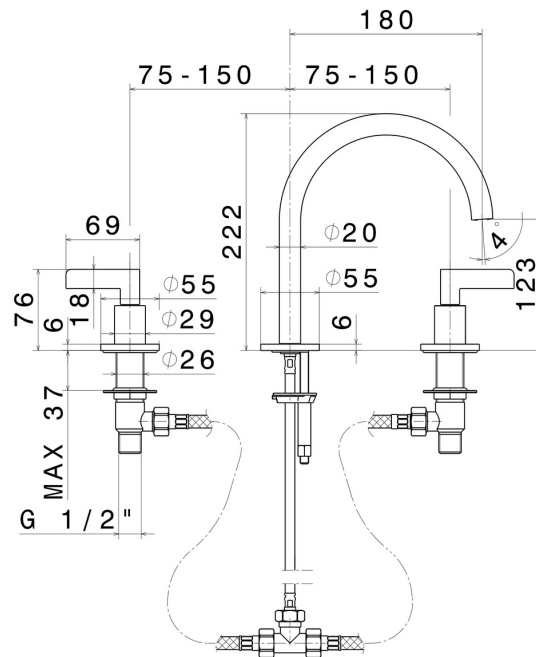

BLINK CHIC

71000.58.063

3-hole basin group. 1/2" T piece - finish PVD Gun Metal

Short spout. Without pop-up waste set.

PVD Gun Metal

FEATURES

Material	Brass
Technology	Save Water
Installation	Freestanding
Hole type	3 holes
Waste / Drain set	Without waste set
Water mixing	Mechanical

TECHNICAL DRAWING

BLINK CHIC

71000.58.063

3-hole basin group. 1/2" T piece - finish PVD Gun Metal

AVAILABLE FINISHES

58.063

PVD Gun Metal

01.093