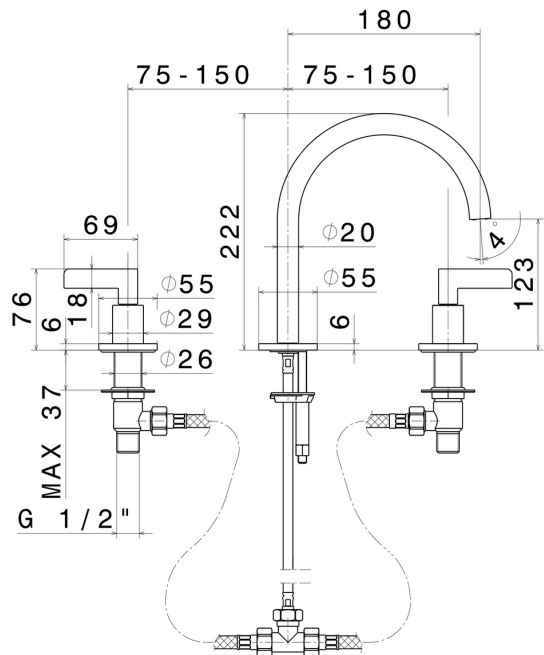

BLINK CHIC

71000.59.098

3-hole basin group. 1/2" T piece - finish PVD Brushed Pale Gold

Short spout. Without pop-up waste set.

PVD Brushed Pale Gold

FEATURES

| | |
|-------------------|--------------------------|
| Material | Brass |
| Technology | Save Water |
| Installation | Freestanding |
| Hole type | 3 holes |
| Waste / Drain set | Without waste set |
| Water mixing | Mechanical |

TECHNICAL DRAWING

BLINK CHIC

71000.59.098

3-hole basin group. 1/2" T piece - finish PVD Brushed Pale Gold

AVAILABLE FINISHES

59.098

PVD Brushed Pale Gold

01.093