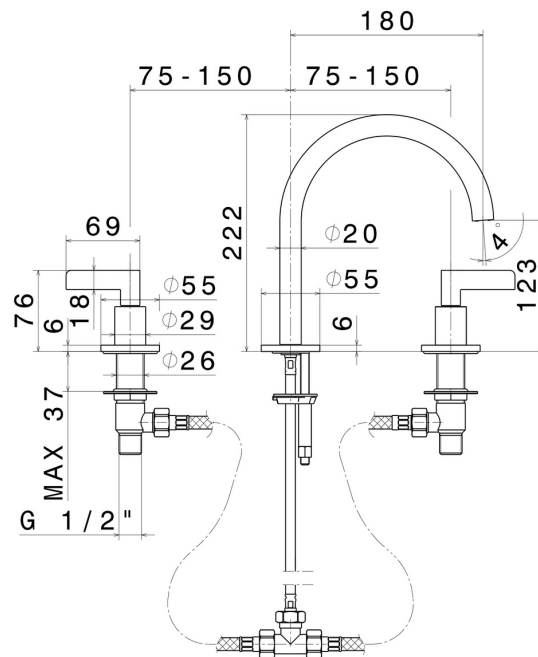

BLINK CHIC

71000.61.020

3-hole basin group. 1/2" T piece - finish PVD Glossy Gold

Short spout. Without pop-up waste set.

PVD Glossy Gold

FEATURES

Material	Brass
Technology	Save Water
Installation	Freestanding
Hole type	3 holes
Waste / Drain set	Without waste set
Water mixing	Mechanical

TECHNICAL DRAWING

BLINK CHIC

71000.61.020

3-hole basin group. 1/2" T piece - finish PVD Glossy Gold

AVAILABLE FINISHES

61.020

PVD Glossy Gold

01.093