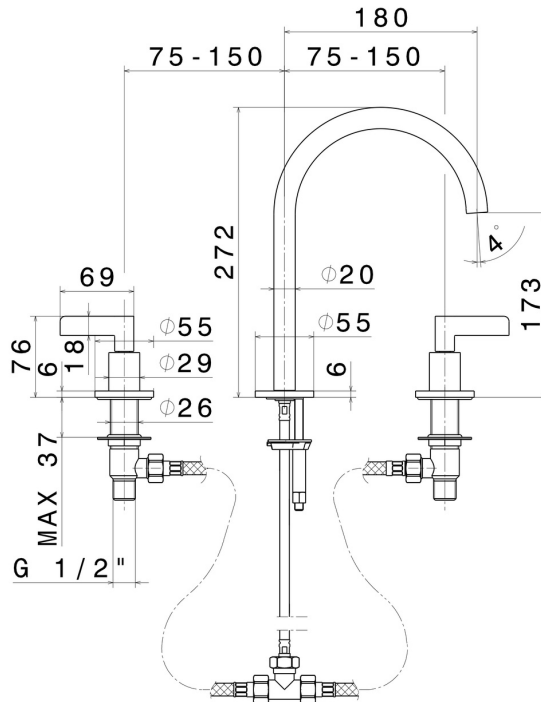

BLINK CHIC

71001.21.018

3-hole basin group. 1/2" T piece - finish Chrome

Medium spout. Without pop-up waste set

Chrome

FEATURES

- | | |
|-------------------|--------------------------|
| Material | Brass |
| Technology | Save Water |
| Installation | Freestanding |
| Hole type | 3 holes |
| Waste / Drain set | Without waste set |
| Water mixing | Mechanical |

TECHNICAL DRAWING

 **AR Preview**
try it in your home

More Details
on our [website](#)

BLINK CHIC

71001.21.018

3-hole basin group. 1/2" T piece - finish Chrome

AVAILABLE FINISHES

21.018