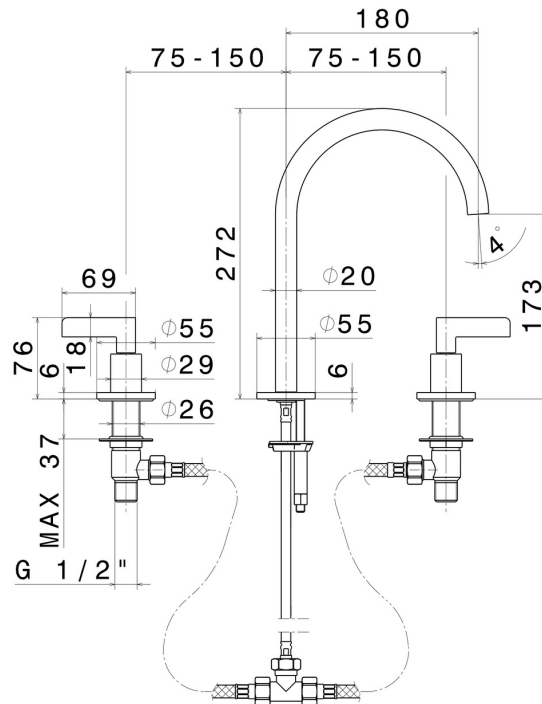

BLINK CHIC

71001.47.083

3-hole basin group. 1/2" T piece - finish Groove Bronze

Medium spout. Without pop-up waste set

Groove Bronze

FEATURES

Material	Brass
Technology	Save Water
Installation	Freestanding
Hole type	3 holes
Waste / Drain set	Without waste set
Water mixing	Mechanical

TECHNICAL DRAWING

BLINK CHIC

71001.47.083

3-hole basin group. 1/2" T piece - finish Groove Bronze

AVAILABLE FINISHES

47.083

Groove Bronze

01.093