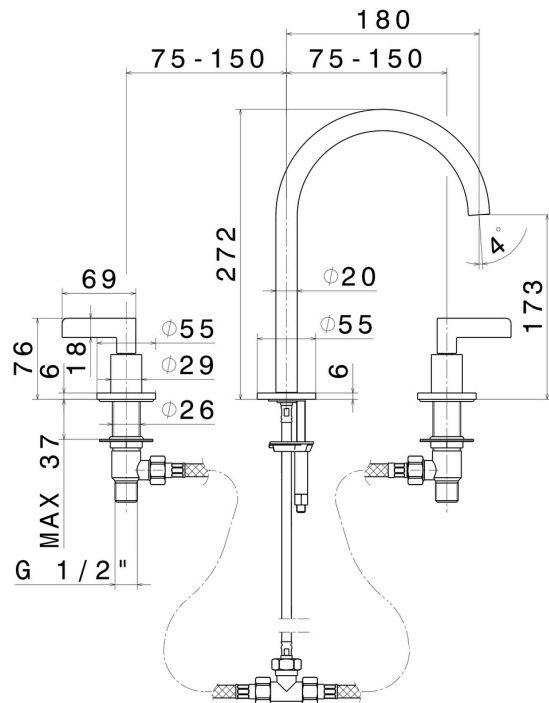

BLINK CHIC

71001.58.061

3-hole basin group. 1/2" T piece - finish PVD Copper Bronze

Medium spout. Without pop-up waste set

PVD Copper Bronze

FEATURES

Material	Brass
Technology	Save Water
Installation	Freestanding
Hole type	3 holes
Waste / Drain set	Without waste set
Water mixing	Mechanical

TECHNICAL DRAWING

BLINK CHIC

71001.58.061

3-hole basin group. 1/2" T piece - finish PVD Copper Bronze

AVAILABLE FINISHES

58.061

PVD Copper Bronze

01.093