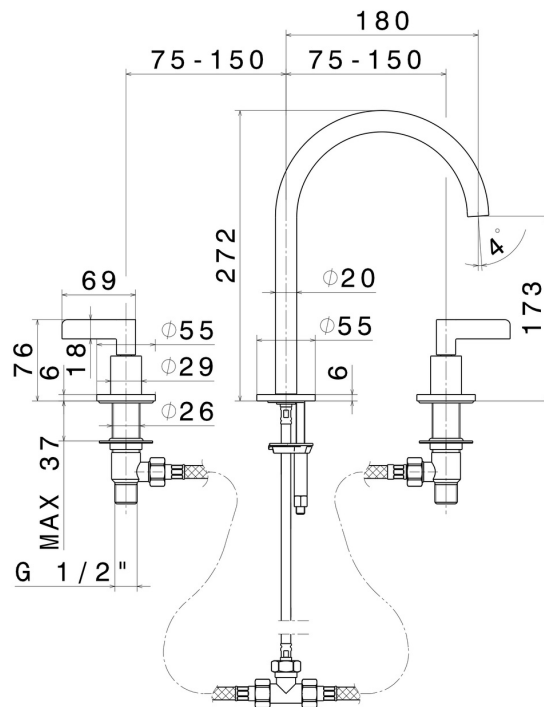

# BLINK CHIC

**71001.58.063**

3-hole basin group. 1/2" T piece - finish PVD Gun Metal

Medium spout. Without pop-up waste set

## FEATURES

Material	<b>Brass</b>
Technology	<b>Save Water</b>
Installation	<b>Freestanding</b>
Hole type	<b>3 holes</b>
Waste / Drain set	<b>Without waste set</b>
Water mixing	<b>Mechanical</b>

## TECHNICAL DRAWING

**BLINK CHIC**

**71001.58.063**

3-hole basin group. 1/2" T piece - finish PVD Gun Metal

**AVAILABLE FINISHES**

---

**58.063**

PVD Gun Metal