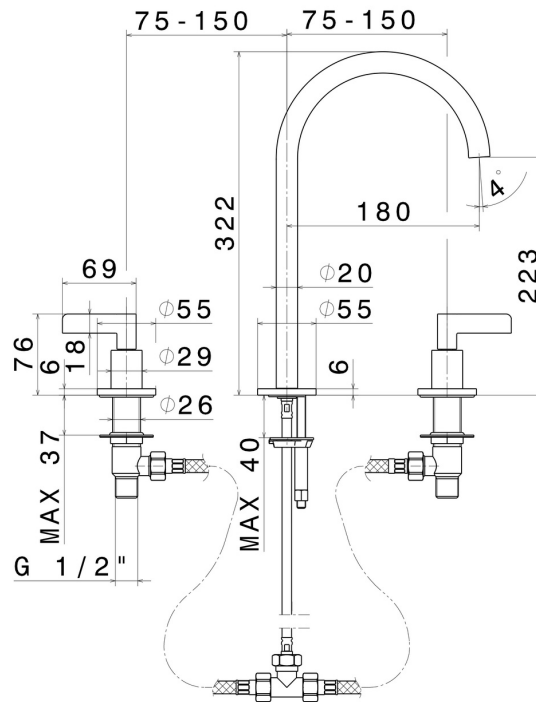

BLINK CHIC

71002.01.093

3-hole basin group. 1/2" T piece - finish Matt Black

High spout. Without pop-up waste set

FEATURES

| | |
|-------------------|--------------------------|
| Material | Brass |
| Technology | Save Water |
| Installation | Freestanding |
| Hole type | 3 holes |
| Waste / Drain set | Without waste set |
| Water mixing | Mechanical |

TECHNICAL DRAWING

BLINK CHIC

71002.01.093

3-hole basin group. 1/2" T piece - finish Matt Black

AVAILABLE FINISHES

01.093

Matt Black

21.018