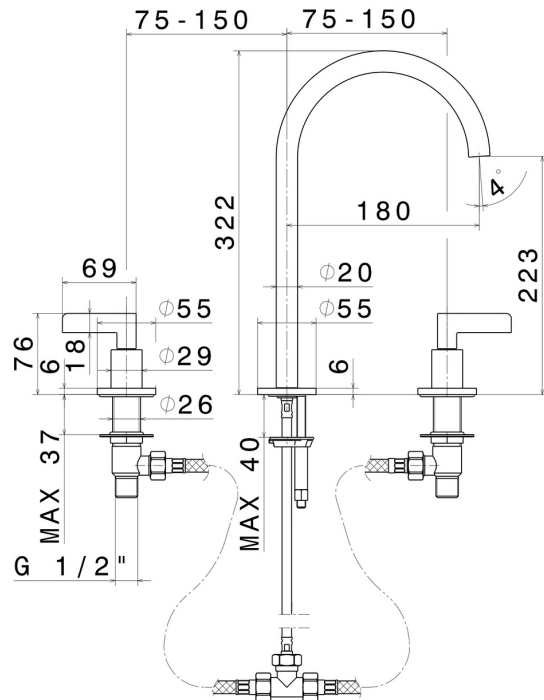

BLINK CHIC

71002.61.020

3-hole basin group. 1/2" T piece - finish PVD Glossy Gold

High spout. Without pop-up waste set

PVD Glossy Gold

FEATURES

Material	Brass
Technology	Save Water
Installation	Freestanding
Hole type	3 holes
Waste / Drain set	Without waste set
Water mixing	Mechanical

TECHNICAL DRAWING

 **AR Preview**
try it in your home

More Details
on our [website](#)

BLINK CHIC

71002.61.020

3-hole basin group. 1/2" T piece - finish PVD Glossy Gold

AVAILABLE FINISHES

61.020