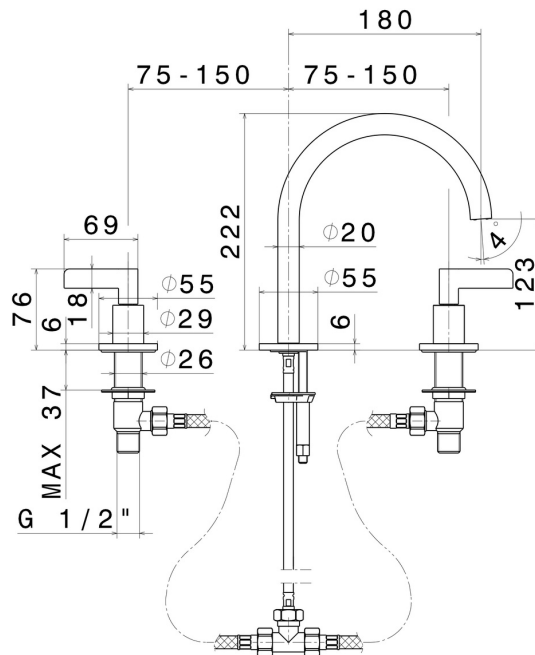

BLINK CHIC

71100.01.093

3-hole basin group. 1/2" T piece - finish Matt Black

Luxury. Short spout. Without pop-up waste set.

FEATURES

Material	Brass
Technology	Save Water
Installation	Freestanding
Hole type	3 holes
Waste / Drain set	Without waste set
Water mixing	Mechanical

TECHNICAL DRAWING

BLINK CHIC

71100.01.093

3-hole basin group. 1/2" T piece - finish Matt Black

AVAILABLE FINISHES

01.093

Matt Black

21.018