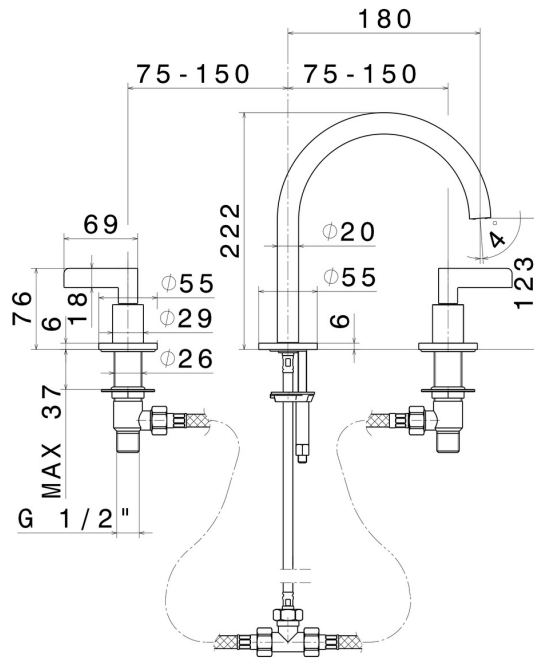

BLINK CHIC

71100.47.083

3-hole basin group. 1/2" T piece - finish Groove Bronze

Luxury. Short spout. Without pop-up waste set.

Groove Bronze

FEATURES

Material	Brass
Technology	Save Water
Installation	Freestanding
Hole type	3 holes
Waste / Drain set	Without waste set
Water mixing	Mechanical

TECHNICAL DRAWING

BLINK CHIC

71100.47.083

3-hole basin group. 1/2" T piece - finish Groove Bronze

AVAILABLE FINISHES

47.083

Groove Bronze

01.093