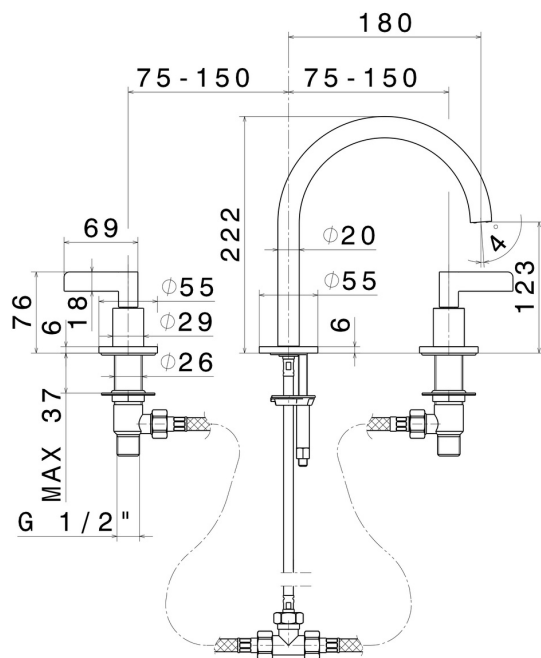

BLINK CHIC

71100.58.061

3-hole basin group. 1/2" T piece - finish PVD Copper Bronze

Luxury. Short spout. Without pop-up waste set.

PVD Copper Bronze

FEATURES

Material	Brass
Technology	Save Water
Installation	Freestanding
Hole type	3 holes
Waste / Drain set	Without waste set
Water mixing	Mechanical

TECHNICAL DRAWING

BLINK CHIC

71100.58.061

3-hole basin group. 1/2" T piece - finish PVD Copper Bronze

AVAILABLE FINISHES

58.061

PVD Copper Bronze

01.093