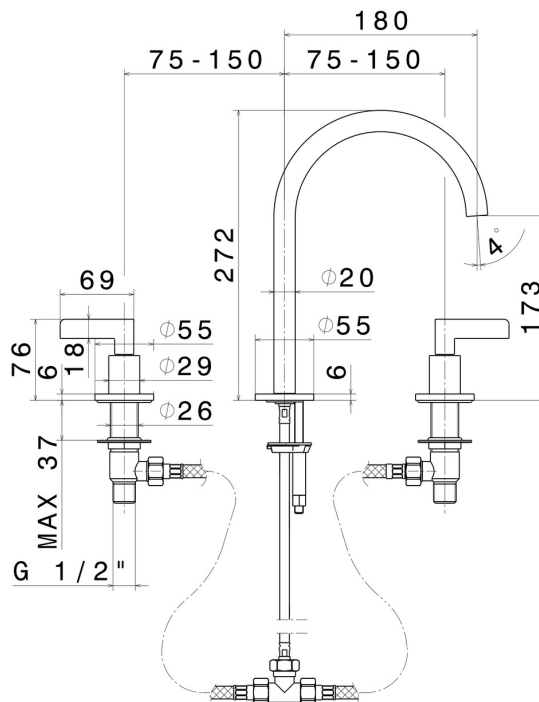

BLINK CHIC

71101.01.093

3-hole basin group. 1/2" T piece - finish Matt Black

Luxury. Medium spout. Without pop-up waste set

FEATURES

Material	Brass
Technology	Save Water
Installation	Freestanding
Hole type	3 holes
Waste / Drain set	Without waste set
Water mixing	Mechanical

TECHNICAL DRAWING

BLINK CHIC

71101.01.093

3-hole basin group. 1/2" T piece - finish Matt Black

AVAILABLE FINISHES

01.093

Matt Black

21.018