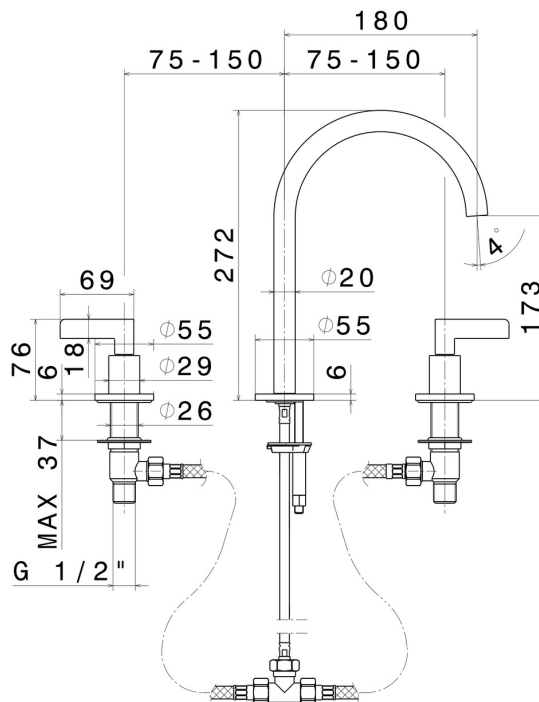

BLINK CHIC

71101.21.018

3-hole basin group. 1/2" T piece - finish Chrome

Luxury. Medium spout. Without pop-up waste set

FEATURES

- | | |
|-------------------|--------------------------|
| Material | Brass |
| Technology | Save Water |
| Installation | Freestanding |
| Hole type | 3 holes |
| Waste / Drain set | Without waste set |
| Water mixing | Mechanical |

TECHNICAL DRAWING

BLINK CHIC

71101.21.018

3-hole basin group. 1/2" T piece - finish Chrome

AVAILABLE FINISHES

21.018

Chrome

01.093