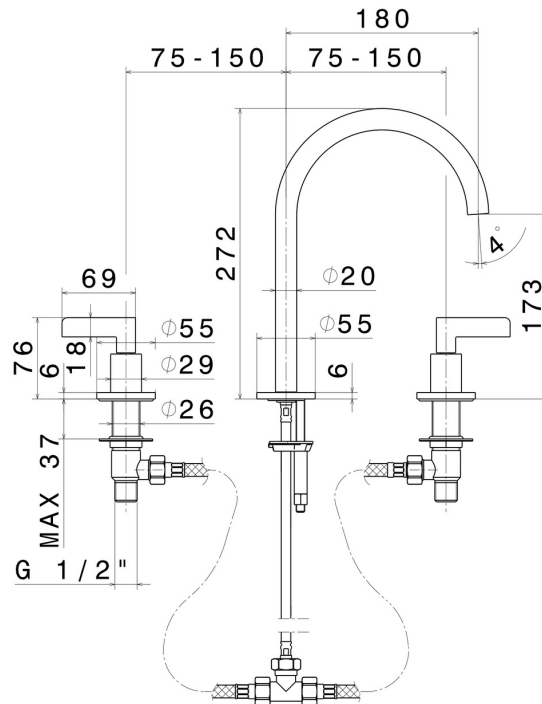

# BLINK CHIC

**71101.47.083**

3-hole basin group. 1/2" T piece - finish Groove Bronze

Luxury. Medium spout. Without pop-up waste set

Groove Bronze

## FEATURES

Material	<b>Brass</b>
Technology	<b>Save Water</b>
Installation	<b>Freestanding</b>
Hole type	<b>3 holes</b>
Waste / Drain set	<b>Without waste set</b>
Water mixing	<b>Mechanical</b>

## TECHNICAL DRAWING

**BLINK CHIC**

**71101.47.083**

3-hole basin group. 1/2" T piece - finish Groove Bronze

**AVAILABLE FINISHES**

---

**47.083**

Groove Bronze