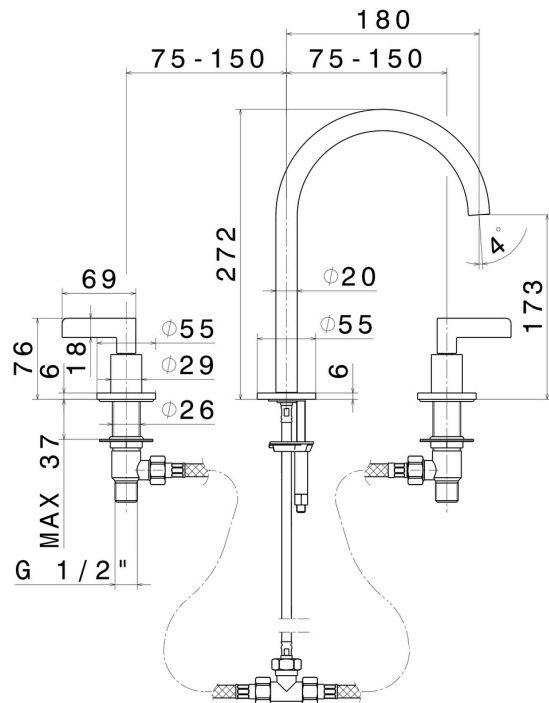

BLINK CHIC

71101.58.061

3-hole basin group. 1/2" T piece - finish PVD Copper Bronze

Luxury. Medium spout. Without pop-up waste set

PVD Copper Bronze

FEATURES

Material	Brass
Technology	Save Water
Installation	Freestanding
Hole type	3 holes
Waste / Drain set	Without waste set
Water mixing	Mechanical

TECHNICAL DRAWING

BLINK CHIC

71101.58.061

3-hole basin group. 1/2" T piece - finish PVD Copper Bronze

AVAILABLE FINISHES

58.061

PVD Copper Bronze

01.093