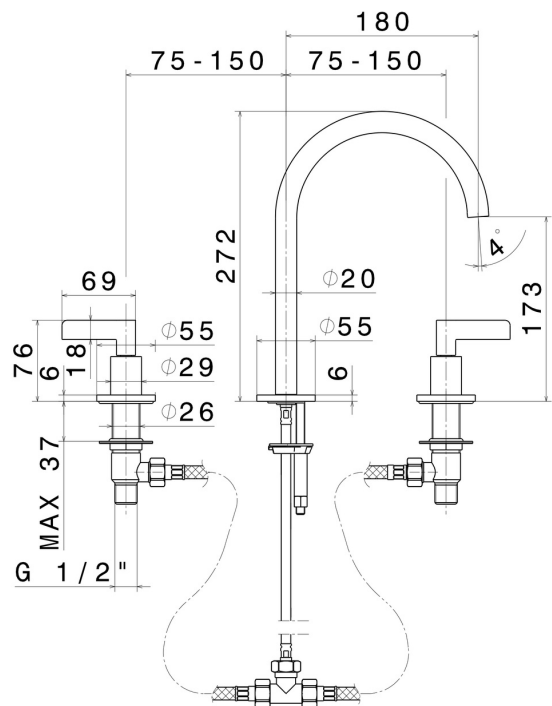

BLINK CHIC

71101.59.098

3-hole basin group. 1/2" T piece - finish PVD Brushed Pale Gold

Luxury. Medium spout. Without pop-up waste set

PVD Brushed Pale Gold

FEATURES

Material	Brass
Technology	Save Water
Installation	Freestanding
Hole type	3 holes
Waste / Drain set	Without waste set
Water mixing	Mechanical

TECHNICAL DRAWING

BLINK CHIC

71101.59.098

3-hole basin group. 1/2" T piece - finish PVD Brushed Pale Gold

AVAILABLE FINISHES

59.098

PVD Brushed Pale Gold

01.093