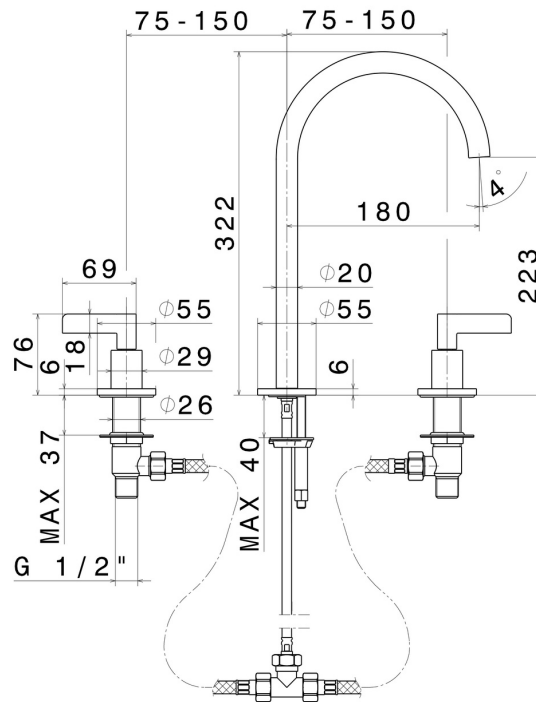

# BLINK CHIC

**71102.01.093**

3-hole basin group. 1/2" T piece - finish Matt Black

Luxury. High spout. Without pop-up waste set

## FEATURES

- |                   |                          |
|-------------------|--------------------------|
| Material          | <b>Brass</b>             |
| Technology        | <b>Save Water</b>        |
| Installation      | <b>Freestanding</b>      |
| Hole type         | <b>3 holes</b>           |
| Waste / Drain set | <b>Without waste set</b> |
| Water mixing      | <b>Mechanical</b>        |

## TECHNICAL DRAWING

**BLINK CHIC**

**71102.01.093**

3-hole basin group. 1/2" T piece - finish Matt Black

**AVAILABLE FINISHES**

---

**01.093**

Matt Black