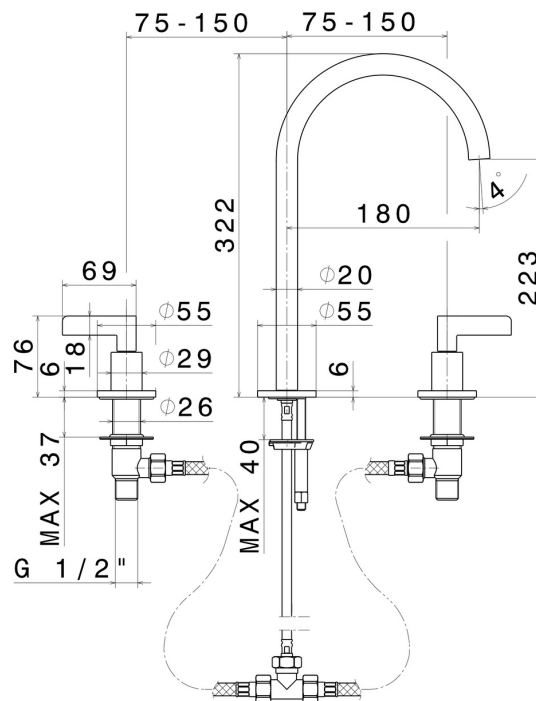

# BLINK CHIC

**71102.21.018**

3-hole basin group. 1/2" T piece - finish Chrome

Luxury. High spout. Without pop-up waste set

## FEATURES

- |                   |                          |
|-------------------|--------------------------|
| Material          | <b>Brass</b>             |
| Technology        | <b>Save Water</b>        |
| Installation      | <b>Freestanding</b>      |
| Hole type         | <b>3 holes</b>           |
| Waste / Drain set | <b>Without waste set</b> |
| Water mixing      | <b>Mechanical</b>        |

## TECHNICAL DRAWING

**BLINK CHIC**

**71102.21.018**

3-hole basin group. 1/2" T piece - finish Chrome

**AVAILABLE FINISHES**

---

**21.018**

Chrome