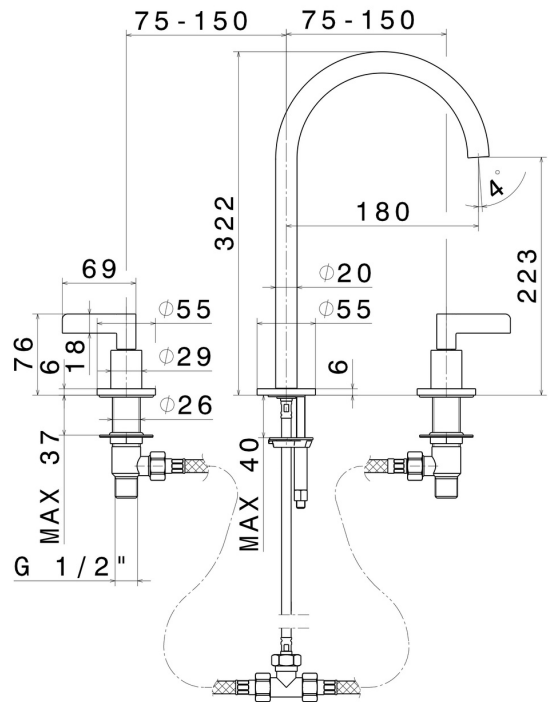

BLINK CHIC

71102.59.098

3-hole basin group. 1/2" T piece - finish PVD Brushed Pale Gold

Luxury. High spout. Without pop-up waste set

FEATURES

Material	Brass
Technology	Save Water
Installation	Freestanding
Hole type	3 holes
Waste / Drain set	Without waste set
Water mixing	Mechanical

TECHNICAL DRAWING

BLINK CHIC

71102.59.098

3-hole basin group. 1/2" T piece - finish PVD Brushed Pale Gold

AVAILABLE FINISHES

59.098

PVD Brushed Pale Gold

01.093