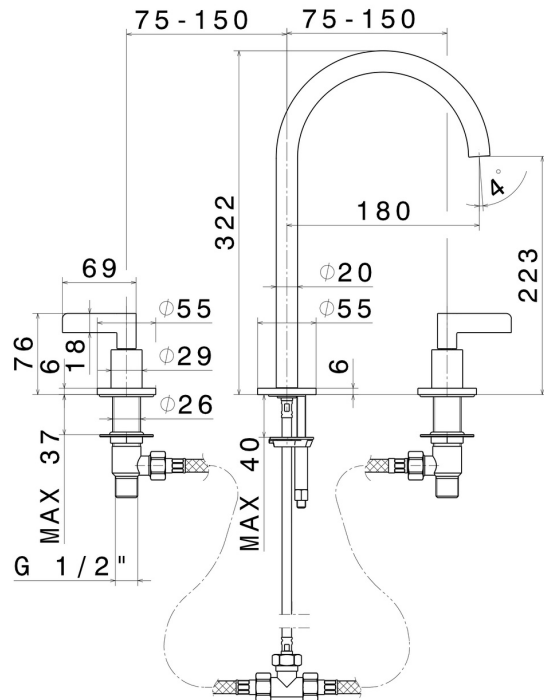

BLINK CHIC

71102.61.020

3-hole basin group. 1/2" T piece - finish PVD Glossy Gold
Luxury. High spout. Without pop-up waste set

PVD Glossy Gold

FEATURES

- | | |
|-------------------|--------------------------|
| Material | Brass |
| Technology | Save Water |
| Installation | Freestanding |
| Hole type | 3 holes |
| Waste / Drain set | Without waste set |
| Water mixing | Mechanical |

TECHNICAL DRAWING

 **AR Preview**
try it in your home

More Details
on our [website](#)

BLINK CHIC

71102.61.020

3-hole basin group. 1/2" T piece - finish PVD Glossy Gold

AVAILABLE FINISHES

61.020