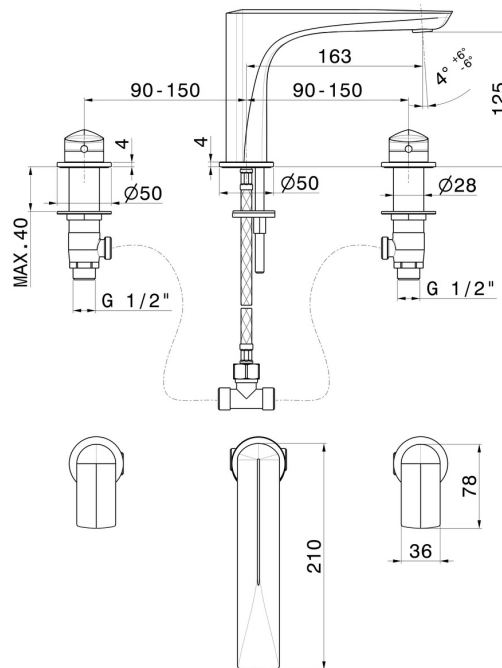

# DELTA ZERO

**72200.01.014**

3-hole basin group. 1/2" T piece - finish Matt White

Without pop-up waste set

## FEATURES

- |                   |                          |
|-------------------|--------------------------|
| Material          | <b>Brass</b>             |
| Technology        | <b>Save Water</b>        |
| Installation      | <b>Freestanding</b>      |
| Hole type         | <b>3 holes</b>           |
| Waste / Drain set | <b>Without waste set</b> |
| Water mixing      | <b>Mechanical</b>        |

## TECHNICAL DRAWING

**DELTA ZERO**

**72200.01.014**

3-hole basin group. 1/2" T piece - finish Matt White

**AVAILABLE FINISHES**

---

**01.014**

Matt White