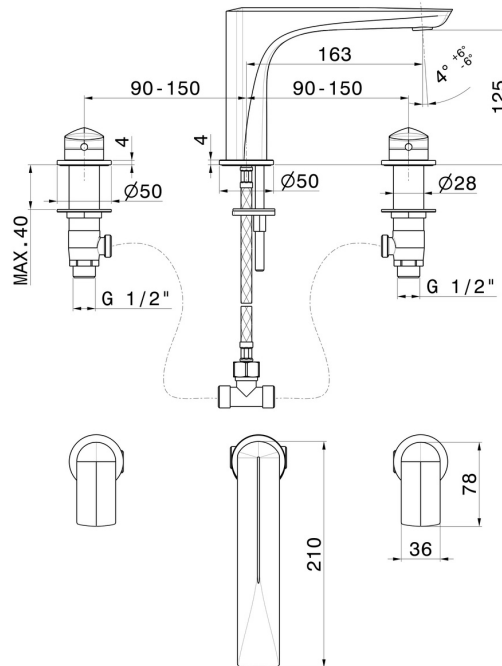

DELTA ZERO

72200.21.018

3-hole basin group. 1/2" T piece - finish Chrome

Without pop-up waste set

FEATURES

- | | |
|-------------------|--------------------------|
| Material | Brass |
| Technology | Save Water |
| Installation | Freestanding |
| Hole type | 3 holes |
| Waste / Drain set | Without waste set |
| Water mixing | Mechanical |

TECHNICAL DRAWING

DELTA ZERO

72200.21.018

3-hole basin group. 1/2" T piece - finish Chrome

AVAILABLE FINISHES

21.018

Chrome

01.014