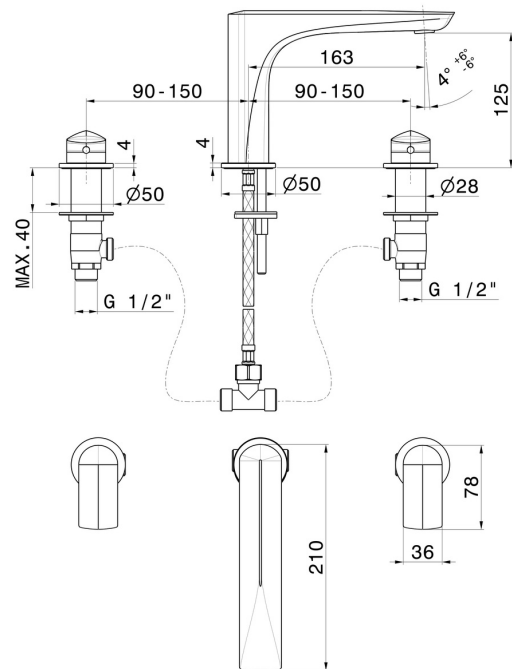

# DELTA ZERO

**72200.58.061**

3-hole basin group. 1/2" T piece - finish PVD Copper Bronze

Without pop-up waste set

PVD Copper Bronze

## FEATURES

Material

**Brass**

Technology

**Save Water**

Installation

**Freestanding**

Hole type

**3 holes**

Waste / Drain set

**Without waste set**

Water mixing

**Mechanical**

## TECHNICAL DRAWING

**DELTA ZERO**

**72200.58.061**

3-hole basin group. 1/2" T piece - finish PVD Copper Bronze

**AVAILABLE FINISHES**

---

**58.061**

PVD Copper Bronze