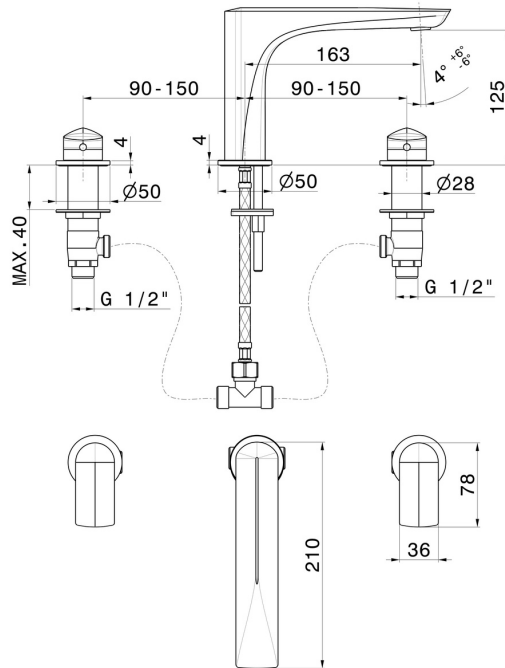

DELTA ZERO

72200.58.063

3-hole basin group. 1/2" T piece - finish PVD Gun Metal

Without pop-up waste set

FEATURES

Material	Brass
Technology	Save Water
Installation	Freestanding
Hole type	3 holes
Waste / Drain set	Without waste set
Water mixing	Mechanical

TECHNICAL DRAWING

DELTA ZERO

72200.58.063

3-hole basin group. 1/2" T piece - finish PVD Gun Metal

AVAILABLE FINISHES

58.063

PVD Gun Metal

01.014