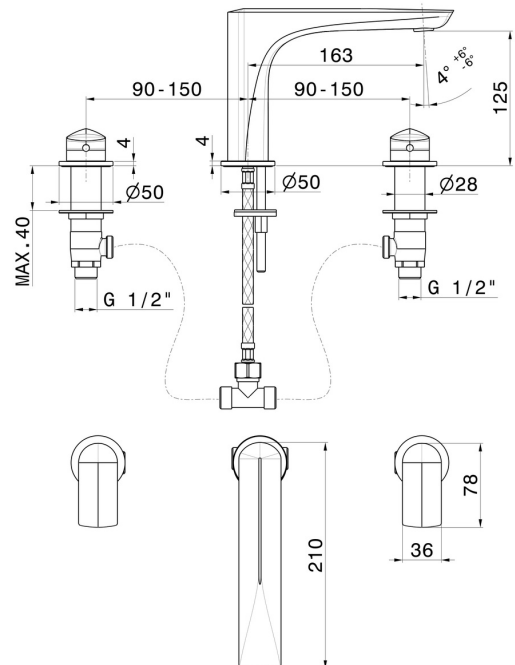

DELTA ZERO

72200.59.064

3-hole basin group. 1/2" T piece - finish PVD Brushed Gun Metal

Without pop-up waste set

FEATURES

Material	Brass
Technology	Save Water
Installation	Freestanding
Hole type	3 holes
Waste / Drain set	Without waste set
Water mixing	Mechanical

TECHNICAL DRAWING

DELTA ZERO

72200.59.064

3-hole basin group. 1/2" T piece - finish PVD Brushed Gun Metal

AVAILABLE FINISHES

59.064

PVD Brushed Gun Metal

01.014