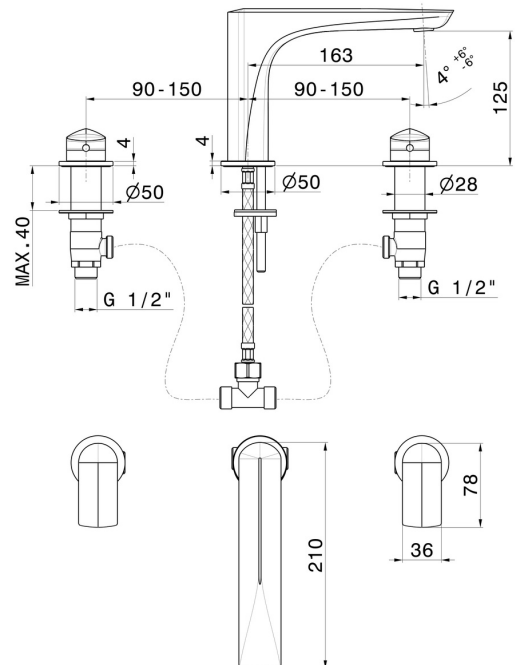

DELTA ZERO

72200.59.067

3-hole basin group. 1/2" T piece - finish PVD Brushed Copper Bronze

Without pop-up waste set

PVD Brushed Copper Bronze

FEATURES

Material	Brass
Technology	Save Water
Installation	Freestanding
Hole type	3 holes
Waste / Drain set	Without waste set
Water mixing	Mechanical

TECHNICAL DRAWING

DELTA ZERO

72200.59.067

3-hole basin group. 1/2" T piece - finish PVD Brushed Copper Bronze

AVAILABLE FINISHES

59.067

PVD Brushed Copper Bronze

01.014