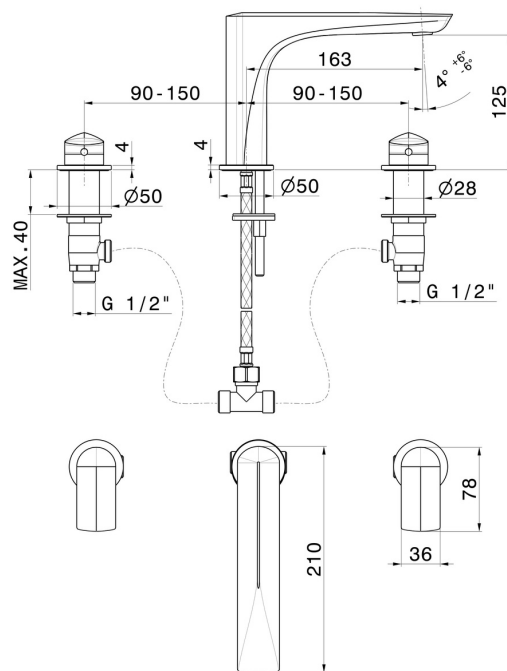

# DELTA ZERO

**72200.59.097**

3-hole basin group. 1/2" T piece - finish PVD Brushed Gold

Without pop-up waste set

PVD Brushed Gold

## FEATURES

Material	<b>Brass</b>
Technology	<b>Save Water</b>
Installation	<b>Freestanding</b>
Hole type	<b>3 holes</b>
Waste / Drain set	<b>Without waste set</b>
Water mixing	<b>Mechanical</b>

## TECHNICAL DRAWING

**DELTA ZERO**

**72200.59.097**

3-hole basin group. 1/2" T piece - finish PVD Brushed Gold

**AVAILABLE FINISHES**

---

**59.097**

PVD Brushed Gold