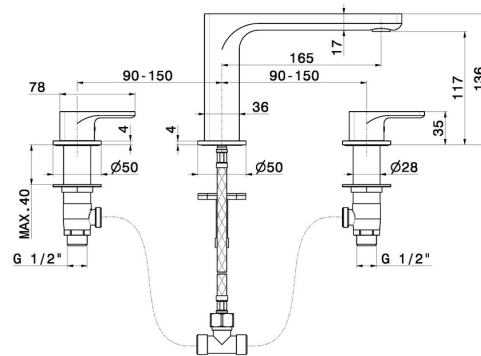

# B-EASY

**72600.01.093**

3-hole basin group. 1/2" T piece - finish Matt Black

Without pop-up waste set

## FEATURES

- |                   |                          |
|-------------------|--------------------------|
| Material          | <b>Brass</b>             |
| Technology        | <b>Save Water</b>        |
| Installation      | <b>Freestanding</b>      |
| Hole type         | <b>3 holes</b>           |
| Waste / Drain set | <b>Without waste set</b> |
| Water mixing      | <b>Mechanical</b>        |

## TECHNICAL DRAWING

 **AR Preview**  
try it in your home

**More Details**  
on our [website](#)

**B-EASY**

**72600.01.093**

3-hole basin group. 1/2" T piece - finish Matt Black

**AVAILABLE FINISHES**

---