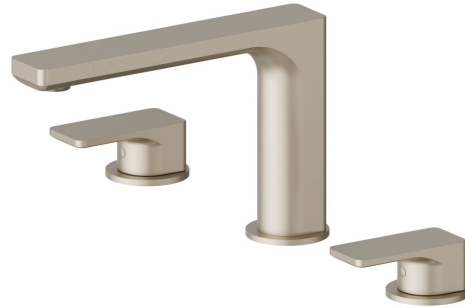

B-EASY

72600.M0.071

3-hole basin group. 1/2" T piece - finish Gold Satin

Without pop-up waste set

FEATURES

- | | |
|-------------------|--------------------------|
| Material | Brass |
| Technology | Save Water |
| Installation | Freestanding |
| Hole type | 3 holes |
| Waste / Drain set | Without waste set |
| Water mixing | Mechanical |

TECHNICAL DRAWING

B-EASY

72600.M0.071

3-hole basin group. 1/2" T piece - finish Gold Satin

AVAILABLE FINISHES

M0.071

Gold Satin

01.014

finish Matt White

01.093

finish Matt Black

21.018

finish Chrome

M0.070

finish Titanium Satin

M0.072

finish Copper Satin

M0.075

finish Copper Glossy