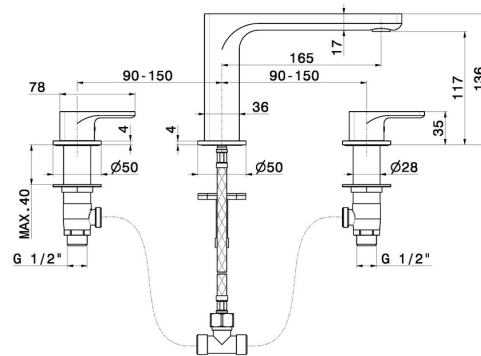

B-EASY

72600.M0.071

3-hole basin group. 1/2" T piece - finish Gold Satin

Without pop-up waste set

FEATURES

- | | |
|-------------------|--------------------------|
| Material | Brass |
| Technology | Save Water |
| Installation | Freestanding |
| Hole type | 3 holes |
| Waste / Drain set | Without waste set |
| Water mixing | Mechanical |

TECHNICAL DRAWING

B-EASY

72600.M0.071

3-hole basin group. 1/2" T piece - finish Gold Satin

AVAILABLE FINISHES

M0.071

Gold Satin

01.014