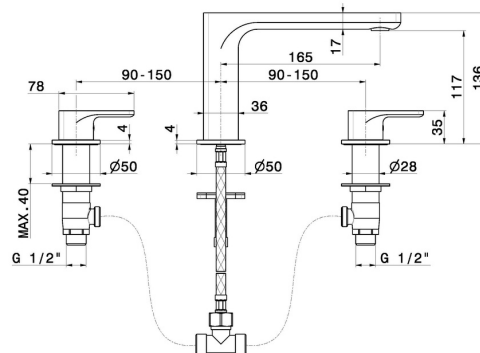

B-EASY

72600.M0.072

3-hole basin group. 1/2" T piece - finish Copper Satin

Without pop-up waste set

FEATURES

- | | |
|-------------------|--------------------------|
| Material | Brass |
| Technology | Save Water |
| Installation | Freestanding |
| Hole type | 3 holes |
| Waste / Drain set | Without waste set |
| Water mixing | Mechanical |

TECHNICAL DRAWING

B-EASY

72600.M0.072

3-hole basin group. 1/2" T piece - finish Copper Satin

AVAILABLE FINISHES

M0.072

Copper Satin

01.014