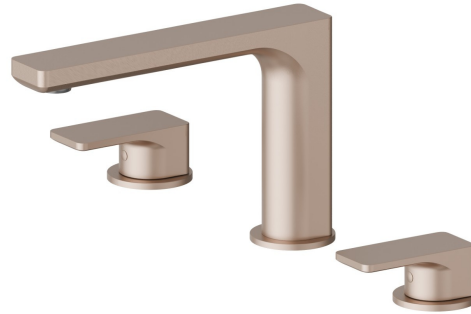

B-EASY

72600.M0.072

3-hole basin group. 1/2" T piece - finish Copper Satin

Without pop-up waste set

FEATURES

- | | |
|-------------------|--------------------------|
| Material | Brass |
| Technology | Save Water |
| Installation | Freestanding |
| Hole type | 3 holes |
| Waste / Drain set | Without waste set |
| Water mixing | Mechanical |

TECHNICAL DRAWING

B-EASY

72600.M0.072

3-hole basin group. 1/2" T piece - finish Copper Satin

AVAILABLE FINISHES

M0.072

Copper Satin

01.014

finish Matt White

01.093

finish Matt Black

21.018

finish Chrome

M0.070

finish Titanium Satin

M0.071

finish Gold Satin

M0.075

finish Copper Glossy