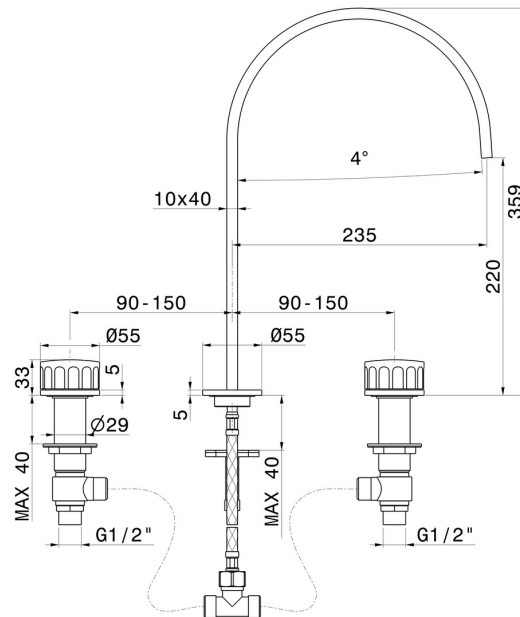

TECHNICAL DRAWING

AR Preview
try it in your home

More Details
on our [website](#)