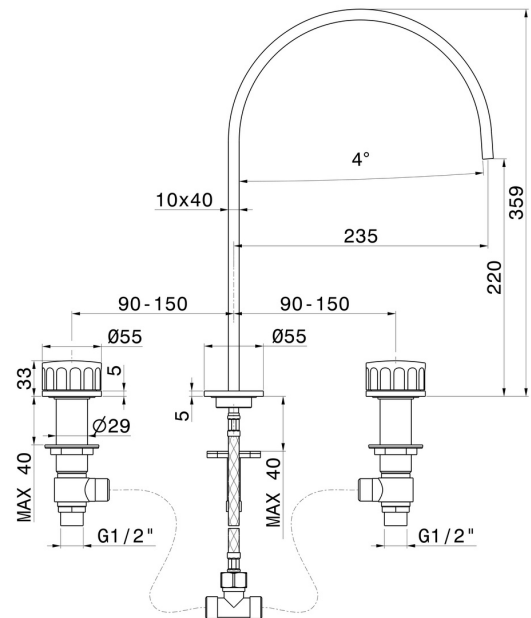

# IONIKA

**72800.59.098**

3-hole basin group. 1/2" T piece - finish PVD Brushed Pale Gold

Without pop-up waste set

PVD Brushed Pale Gold

## FEATURES

Material	<b>Brass</b>
Technology	<b>Save Water</b>
Installation	<b>Freestanding</b>
Hole type	<b>3 holes</b>
Waste / Drain set	<b>Without waste set</b>
Water mixing	<b>Mechanical</b>

## TECHNICAL DRAWING

 **AR Preview**  
try it in your home

**More Details**  
on our [website](#)

**IONIKA**

**72800.59.098**

3-hole basin group. 1/2" T piece - finish PVD Brushed Pale Gold

**AVAILABLE FINISHES**