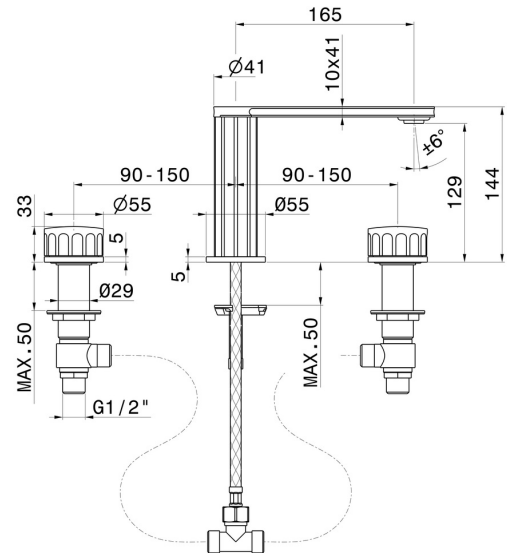

IONIKA

72801.59.067

3-hole basin group. 1/2" T piece - finish PVD Brushed Copper Bronze

Without pop-up waste set.

PVD Brushed Copper Bronze

FEATURES

Material	Brass
Technology	Save Water
Installation	Freestanding
Hole type	3 holes
Waste / Drain set	Without waste set
Water mixing	Mechanical

TECHNICAL DRAWING

IONIKA

72801.59.067

3-hole basin group. 1/2" T piece - finish PVD Brushed Copper Bronze

AVAILABLE FINISHES

59.067

PVD Brushed Copper Bronze

01.014