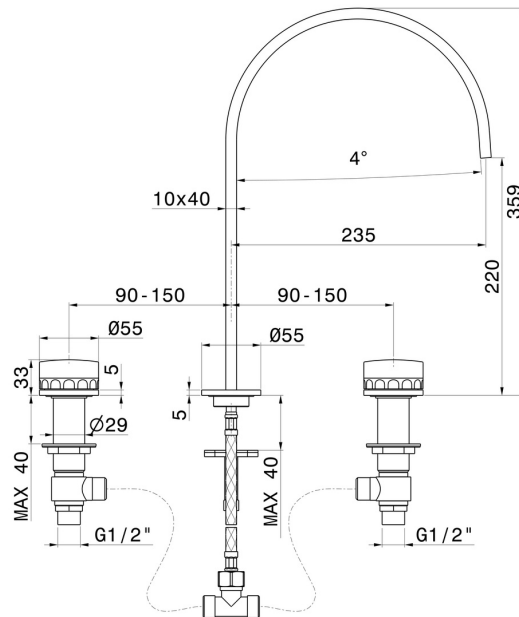

## 72900.01.014

3-hole basin group. 1/2" T piece - finish Matt White  
Without pop-up waste set

### TECHNICAL DRAWING

**IONIKA SUPREME**

**72900.01.014**

3-hole basin group. 1/2" T piece - finish Matt White

**AVAILABLE FINISHES**

---

**01.014**

Matt White