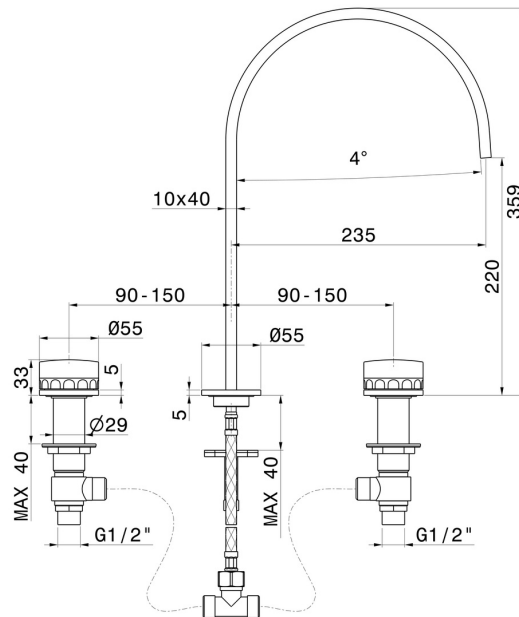

IONIKA SUPREME

72900.01.093

3-hole basin group. 1/2" T piece - finish Matt Black
Without pop-up waste set

FEATURES

Material	Brass/Marble
Technology	Save Water
Installation	Freestanding
Hole type	3 holes
Waste / Drain set	Without waste set
Water mixing	Mechanical

TECHNICAL DRAWING

IONIKA SUPREME

72900.01.093

3-hole basin group. 1/2" T piece - finish Matt Black

AVAILABLE FINISHES

01.093

Matt Black

01.014