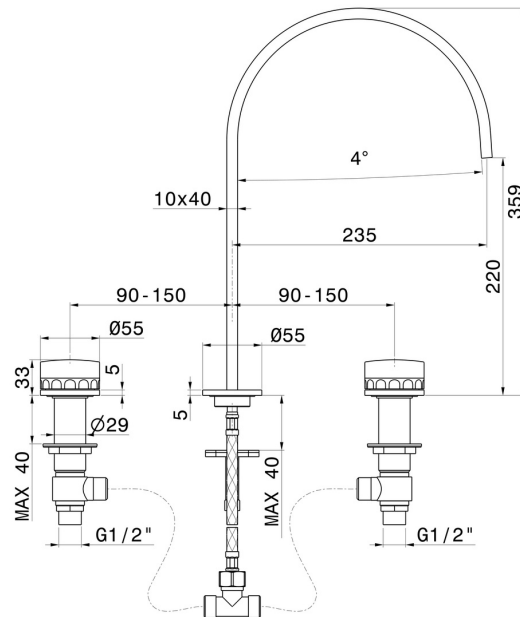

IONIKA SUPREME

72900.21.018

3-hole basin group. 1/2" T piece - finish Chrome
Without pop-up waste set

FEATURES

Material	Brass/Marble
Technology	Save Water
Installation	Freestanding
Hole type	3 holes
Waste / Drain set	Without waste set
Water mixing	Mechanical

TECHNICAL DRAWING

IONIKA SUPREME

72900.21.018

3-hole basin group. 1/2" T piece - finish Chrome

AVAILABLE FINISHES

21.018

Chrome

01.014