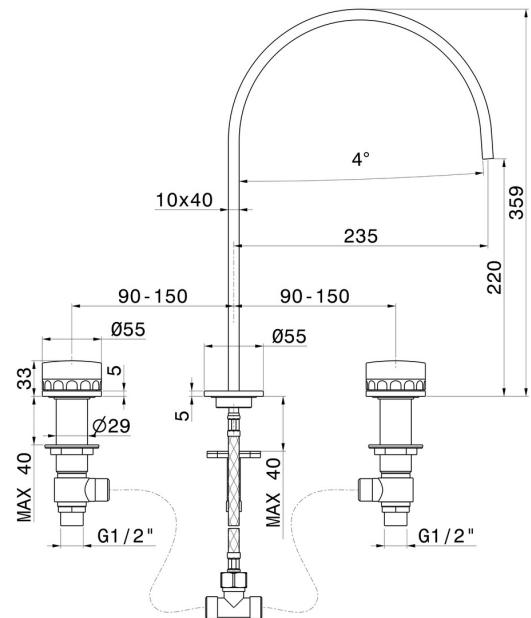

IONIKA SUPREME

72900.59.067

3-hole basin group. 1/2" T piece - finish PVD Brushed Copper Bronze

Without pop-up waste set

PVD Brushed Copper Bronze

FEATURES

Material	Brass/Marble
Technology	Save Water
Installation	Freestanding
Hole type	3 holes
Waste / Drain set	Without waste set
Water mixing	Mechanical

TECHNICAL DRAWING

IONIKA SUPREME

72900.59.067

3-hole basin group. 1/2" T piece - finish PVD Brushed Copper Bronze

AVAILABLE FINISHES

59.067

PVD Brushed Copper Bronze

01.014