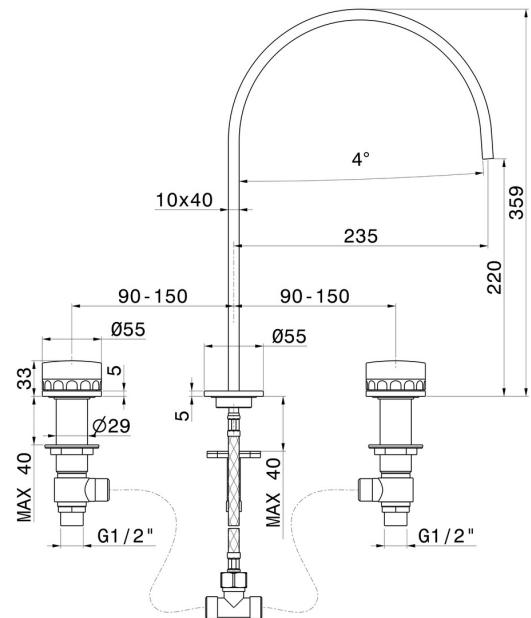

# IONIKA SUPREME

**72900.59.098**

3-hole basin group. 1/2" T piece - finish PVD Brushed Pale Gold

Without pop-up waste set

PVD Brushed Pale Gold

## TECHNICAL DRAWING

**IONIKA SUPREME**

**72900.59.098**

3-hole basin group. 1/2" T piece - finish PVD Brushed Pale Gold

**AVAILABLE FINISHES**

---

**59.098**

PVD Brushed Pale Gold