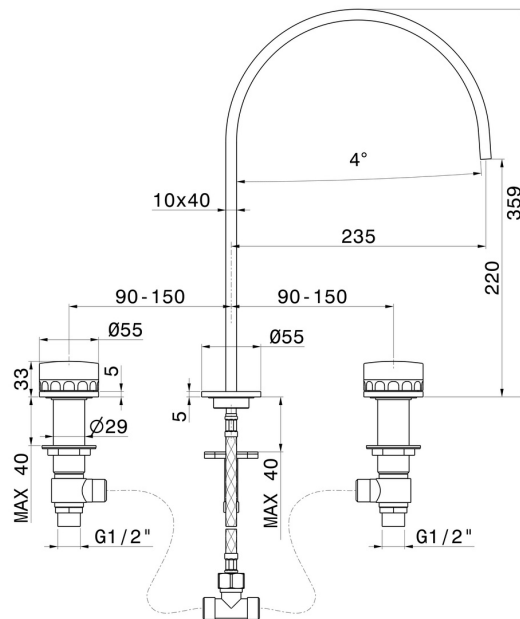

IONIKA SUPREME

72900.61.020

3-hole basin group. 1/2" T piece - finish PVD Glossy Gold
Without pop-up waste set

FEATURES

Material	Brass/Marble
Technology	Save Water
Installation	Freestanding
Hole type	3 holes
Waste / Drain set	Without waste set
Water mixing	Mechanical

TECHNICAL DRAWING

IONIKA SUPREME

72900.61.020

3-hole basin group. 1/2" T piece - finish PVD Glossy Gold

AVAILABLE FINISHES

61.020

PVD Glossy Gold

01.014