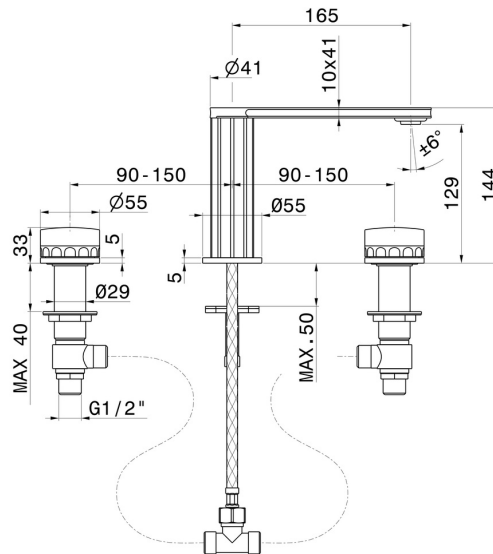

## 72901.21.018

3-hole basin group. 1/2" T piece - finish Chrome  
Without pop-up waste set

### TECHNICAL DRAWING

**IONIKA SUPREME**

**72901.21.018**

3-hole basin group. 1/2" T piece - finish Chrome

**AVAILABLE FINISHES**

---

**21.018**

Chrome