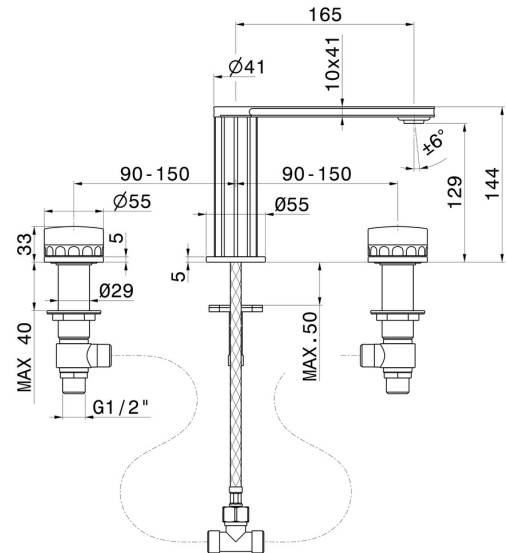

IONIKA SUPREME

72901.59.064

3-hole basin group. 1/2" T piece - finish PVD Brushed Gun Metal

Without pop-up waste set

FEATURES

Material	Brass/Marble
Technology	Save Water
Installation	Freestanding
Hole type	3 holes
Waste / Drain set	Without waste set
Water mixing	Mechanical

TECHNICAL DRAWING

IONIKA SUPREME

72901.59.064

3-hole basin group. 1/2" T piece - finish PVD Brushed Gun Metal

AVAILABLE FINISHES

59.064

PVD Brushed Gun Metal

01.014