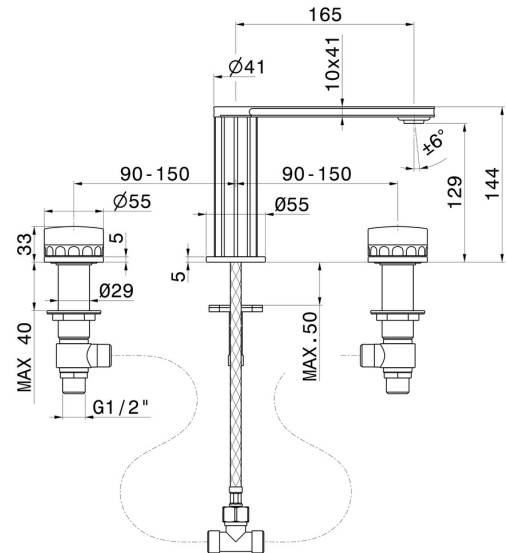

IONIKA SUPREME

72901.59.067

3-hole basin group. 1/2" T piece - finish PVD Brushed Copper Bronze

Without pop-up waste set

PVD Brushed Copper Bronze

FEATURES

Material	Brass/Marble
Technology	Save Water
Installation	Freestanding
Hole type	3 holes
Waste / Drain set	Without waste set
Water mixing	Mechanical

TECHNICAL DRAWING

IONIKA SUPREME

72901.59.067

3-hole basin group. 1/2" T piece - finish PVD Brushed Copper Bronze

AVAILABLE FINISHES

59.067

PVD Brushed Copper Bronze

01.014