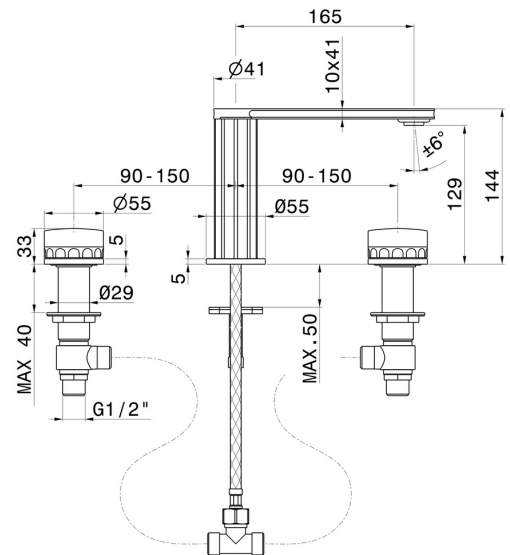

# IONIKA SUPREME

**72901.59.098**

3-hole basin group. 1/2" T piece - finish PVD Brushed Pale Gold

Without pop-up waste set

## FEATURES

Material	<b>Brass/Marble</b>
Technology	<b>Save Water</b>
Installation	<b>Freestanding</b>
Hole type	<b>3 holes</b>
Waste / Drain set	<b>Without waste set</b>
Water mixing	<b>Mechanical</b>

## TECHNICAL DRAWING

**IONIKA SUPREME**

**72901.59.098**

3-hole basin group. 1/2" T piece - finish PVD Brushed Pale Gold

**AVAILABLE FINISHES**

---

**59.098**

PVD Brushed Pale Gold