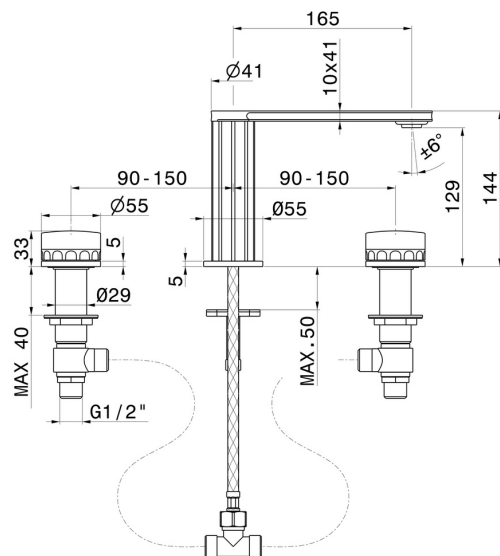

## 72901.61.020

3-hole basin group. 1/2" T piece - finish PVD Glossy Gold

Without pop-up waste set

PVD Glossy Gold

### TECHNICAL DRAWING

**IONIKA SUPREME**

**72901.61.020**

3-hole basin group. 1/2" T piece - finish PVD Glossy Gold

**AVAILABLE FINISHES**

---

**61.020**

PVD Glossy Gold