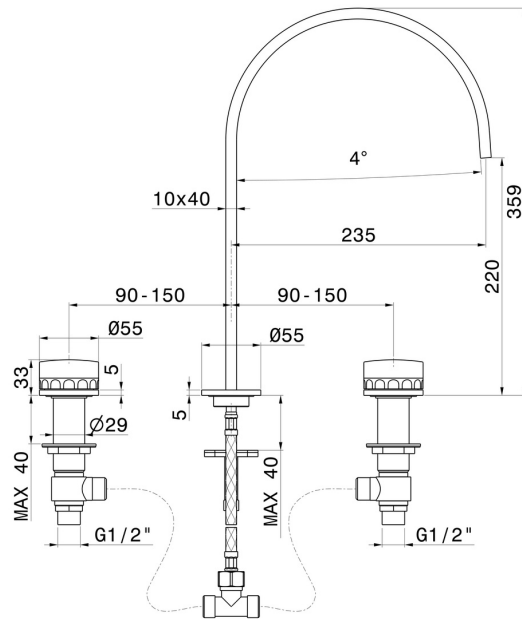

IONIKA ALLURE

73000.01.014

3-hole basin group. 1/2" T piece - finish Matt White

Without pop-up waste set.

Matt White

FEATURES

| | |
|-------------------|--------------------------|
| Material | Brass/Marble |
| Technology | Save Water |
| Installation | Freestanding |
| Hole type | 3 holes |
| Waste / Drain set | Without waste set |
| Water mixing | Mechanical |

TECHNICAL DRAWING

IONIKA ALLURE

73000.01.014

3-hole basin group. 1/2" T piece - finish Matt White

AVAILABLE FINISHES

01.014

Matt White

01.093