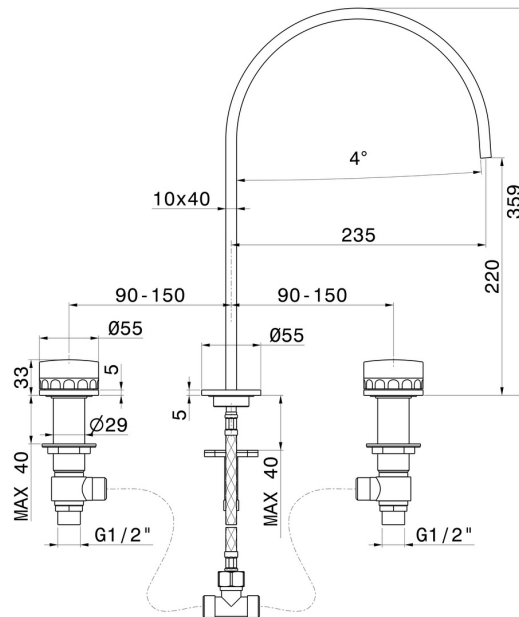

IONIKA ALLURE

73000.01.093

3-hole basin group. 1/2" T piece - finish Matt Black

Without pop-up waste set.

FEATURES

Material	Brass/Marble
Technology	Save Water
Installation	Freestanding
Hole type	3 holes
Waste / Drain set	Without waste set
Water mixing	Mechanical

TECHNICAL DRAWING

IONIKA ALLURE

73000.01.093

3-hole basin group. 1/2" T piece - finish Matt Black

AVAILABLE FINISHES

01.093

Matt Black

01.014